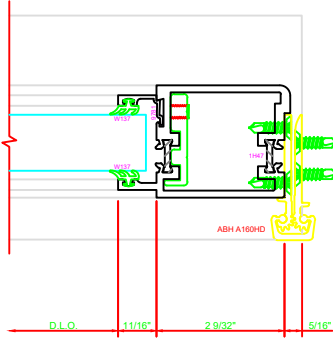

316	STILE
	S/A D202 FOR EFCO STANDARD ABH A160HD CONTINUOUS HINGE

ERASE NOTE
STANDARD CONTINUOUS HINGE AND STILE

401	MEETING STILES
	D202

317	STILE
	S/A D202 FOR EFCO STANDARD ABH A160HD CONTINUOUS HINGE

ERASE NOTE
STANDARD CONTINUOUS HINGE AND STILE

100	TOP RAIL
	S/A D202

ERASE NOTE
TOP RAIL FOR SURFACE CLOSERS, OR DORMA TYPE C.O.C., NOT LCN C.O.C.

200	BOTTOM RAIL
	S/A D202