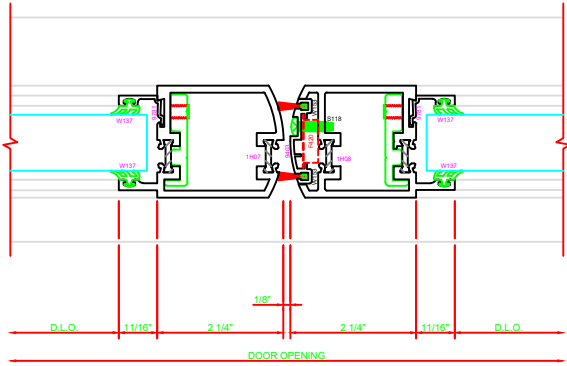

316	STILE
	S/A D202 FOR EFCO STANDARD ABH A160HD CONTINUOUS HINGE

ERASE NOTE
STANDARD CONTINUOUS HINGE AND STILE

401	MEETING STILES
	D202

317	STILE
	S/A D202 FOR EFCO STANDARD ABH A160HD CONTINUOUS HINGE

ERASE NOTE
STANDARD CONTINUOUS HINGE AND STILE

100	TOP RAIL
	S/A D202

ERASE NOTE
TOP RAIL FOR SURFACE CLOSERS, OR DORMA TYPE C.O.C., NOT LCN C.O.C.

200	BOTTOM RAIL
	S/A D202