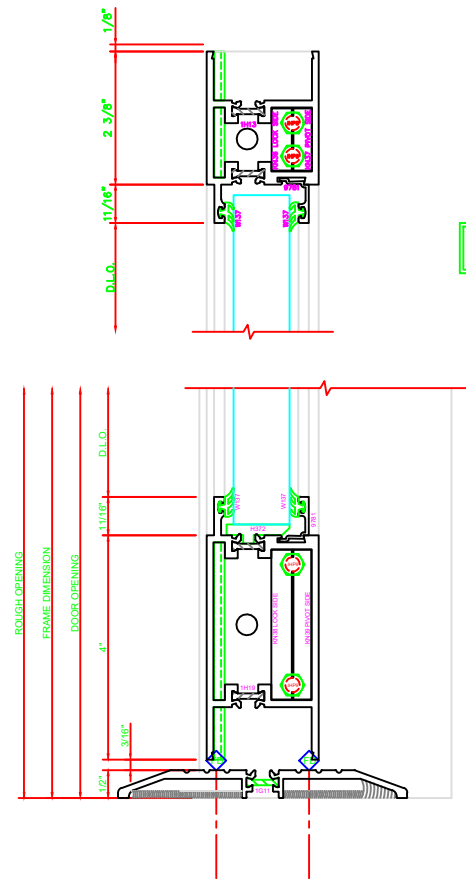

316	STILE
	S/A D202 FOR EFCO STANDARD ABH A160HD CONTINUOUS HINGE

ERASE NOTE
STANDARD CONTINUOUS HINGE AND STILE

401	MEETING STILES
	D202

317	STILE
	S/A D202 FOR EFCO STANDARD ABH A160HD CONTINUOUS HINGE

ERASE NOTE
STANDARD CONTINUOUS HINGE AND STILE

100	TOP RAIL
	S/A D202

ERASE NOTE
TOP RAIL FOR SURFACE CLOSERS, OR DORMA TYPE C.O.C., NOT LCN C.O.C.

200	BOTTOM RAIL
	S/A D202