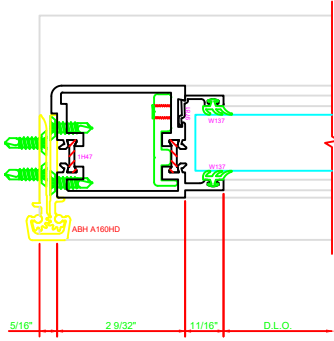

316	STILE
	S/A D202 FOR EFCO STANDARD ABH A160HD CONTINUOUS HINGE

ERASE NOTE
STANDARD CONTINUOUS HINGE AND STILE

401	MEETING STILES
	D202

317	STILE
	S/A D202 FOR EFCO STANDARD ABH A160HD CONTINUOUS HINGE

ERASE NOTE
STANDARD CONTINUOUS HINGE AND STILE

100	TOP RAIL
	S/A D202

ERASE NOTE
TOP RAIL FOR SURFACE CLOSERS, OR DORMA TYPE C.O.C., NOT LCN C.O.C.

200	BOTTOM RAIL
	S/A D202